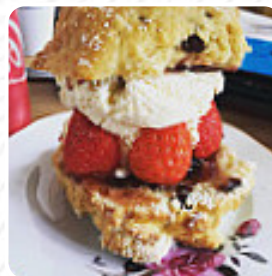

We might have the meal plan of Wavecrest Cafe from Isle of Anglesey in the gallery. A menu can be found further down. Are you currently at Wavecrest Cafe or planning a visit? Help us by **making available the meal plan here**. What [georgieh359](#) likes about Wavecrest Cafe:

The most fabulous cheese and onion pie with a salad as good as any London restaurant. Perfect location and was able to take my two doggies. Will definitely return next year. [read more](#). The rooms in the restaurant are wheelchair accessible and can also be used with a wheelchair or physiological limitations, Depending on the weather, you can also sit outside and have something. Wavecrest Cafe from Isle of Anglesey is a **snug café**, where you can enjoy a snack or cake with a *hot coffee* or a *hot chocolate*, Particularly fans of the British cuisine are excited about the large variety of traditional menus and love the typical English cuisine. In this restaurant there is also an large diversity of coffee and tea specialties not to forget.