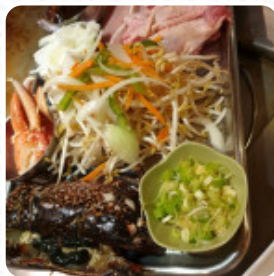

Fujiyama Menu

<https://menulist.menu>

35-39 Bath Lane, Newcastle upon Tyne, United Kingdom

+441912330189 - <http://www.fujiyama.restaurant/>