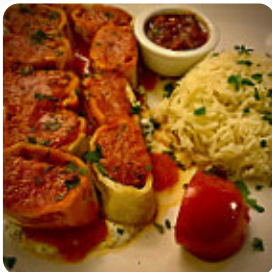

Maze Coffee Shop Menu

<https://menulist.menu>

9 Market Place, Uttlesford, United Kingdom

+441799525429,+441799513980

Here you can find the [menu](#) of **Maze Coffee Shop** in Uttlesford. At the moment, there are 6 dishes and drinks on the menu. You can inquire about changing offers via phone. What [User](#) likes about Maze Coffee Shop: I have eaten a bite for dinner with a friend. it was really good. we both loved it. personal friendly and welcoming. that was delicious. the atmosphere was beautiful and it was just a Wednesday. great place to eat. [read more](#).