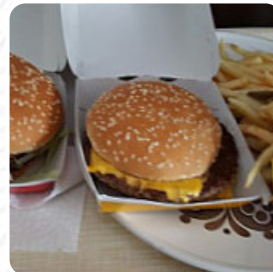

Here you can find the [menu](#) of McDonald's in Liverpool. At the moment, there are **14** meals and drinks on the card. You can inquire about **changing offers** via phone. What [User](#) likes about McDonald's: My twin brother Stephen and I were meeting friends in The Raven Pub and decided to drop into this McDonald's to get a burger fix to help soak up the beer on the night we had planned out and this McDonald's fitted the bill perfectly....A neat and tidy McDonald's, a drive through option, outside seating and typical McDonald's decor and furnishings. We ordered a burger, fries and cola, usual tasty burger and absolutely ama... [read more](#). The rooms on site are wheelchair accessible and can also be used with a wheelchair or physical disabilities, Depending on the weather, you can also sit outside and eat. What [User](#) doesn't like about McDonald's: video evidence submitted. I answered the phone. would not accept a return or replacement. insane. especially after I said that I was driving and starving for hours. at least warm, not something that has been sitting there for ever. [read more](#). McDonald's from Liverpool is known for its tasty burgers, to which *crunchy fries, salads and other sides* are offered, here they serve a comprehensive brunch in the morning.