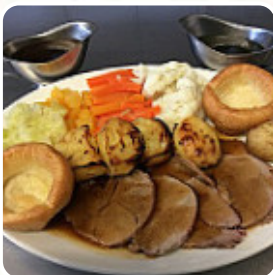

Here you can find the [menu](#) of *Green Man, Great Wymondley, Hitchin* in North Hertfordshire. At the moment, there are **8** dishes and drinks on the menu. You can inquire about [changing offers](#) via phone. What [User](#) likes about Green Man, Great Wymondley, Hitchin:

Perfect! The meals were delicious and also very generous portions. The staff went above and beyond to accommodate requests. And everyone was so helpful and friendly. Would highly recommend. We will definitely return [read more](#). As a customer, you can use the WLAN of the establishment at no extra cost, Depending on the weather conditions, you can also sit outside and eat and drink. What [User](#) doesn't like about Green Man, Great Wymondley, Hitchin:

Very disappointing meal was lukewarm and my seabass was cold. I complained about the fish and it was taken away and reheated. It was a Sunday quiz night and apart from another couple we were only people dining so not rushed off their feet! Asked for crackers and cheese instead of dessert to be told no crackers! My brother in law has a mixed grill which he ate but it certainly didn't look appealing. Definitely won't return... [read more](#). If you want to **a beer after work** and hang out with friends, Green Man, Great Wymondley, Hitchin from North Hertfordshire is a good bar, Those who are passionate about the English cuisine will enjoy the large selection of traditional meals and indulge in the taste of England.