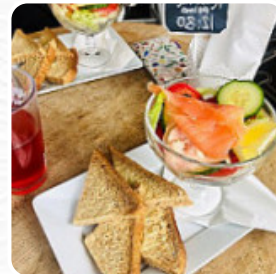

## ***Dolly's Menu***

<https://menulist.menu>

1 Church Road, Harborough, United Kingdom

+441162592103 - <http://www.facebook.com/dollystearooms>

On this webpage, you can find the **complete [menu](#) of Dolly's** from Harborough. Currently, there are 15 menus and drinks up for grabs. For seasonal or weekly deals, please contact the owner of the restaurant directly. You can also contact them through their website. What [User](#) likes about Dolly's: wonderful selection of cake large coffee. stopped here to take lunch and enjoyed a really nice takeaway quiche, some very tasty tiffin and a big cup coffee. prices reasonable and the service could not be more friendly [read more](#). The premises in the restaurant are wheelchair accessible and can also be used with a wheelchair or physiological disabilities, and there is complimentary WLAN. If the weather are right, you can also eat and drink outside. For quick hunger in between, Dolly's from [Harborough](#) presents delicious sandwiches, small salads, and other treats, as well as cold and hot beverages, Likewise, the visitors of the establishment prefer the extensive selection of differing coffee and tea specialities that the restaurant provides. If you want to have breakfast, a **versatile brunch** awaits you, At the bar, you can relax with a *freshly tapped beer* or other alcoholic and non-alcoholic drinks.

## *These types of dishes are being served*

SALAD

BREAD

SANDWICH

PANINI