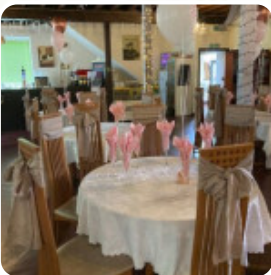

On this website, you can find the complete menu of Berni Inn Steakhouse And Pizzeria from Rossendale. Currently, there are 15 dishes and drinks up for grabs. For *changing offers*, please contact the restaurant owner directly. You can also contact them through their website. What [Karen González](#) likes about Berni Inn Steakhouse And Pizzeria: