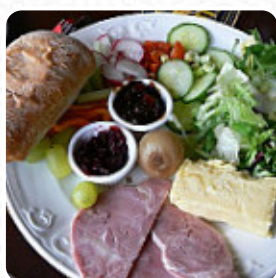

A comprehensive menu of The Malt Shovel Inn from Lancaster covering all 15 courses and drinks can be found here on the card. For **changing offers**, please get in touch via phone or use the contact details provided on the website. What [User](#) likes about The Malt Shovel Inn:

this was our second visit, which we were made very welcome again, had a nice meal. great portions delicious! good selection of drinks on hahn. the rental agent all staff are very friendly welcoming (as well as the local also wants to visit again in any case. a nice, secret pub. [read more](#). A journey through Great Britain without getting on a plane is effortlessly possible when it comes to culinary delights: The Malt Shovel Inn in Lancaster traditionally shines for example with Fish and Chips, mashed potatoes or *roast with Yorkshire Pudding* and as dessert a sweet Trifle, In addition, the drinks menu that is offered in this established eatery is impressive. It offers a wide selection of beers from the region and the whole world. The experience of various sports events is also a big draw, when you are in this sports bar, the menu also includes **tasty [vegetarian menus](#)**.