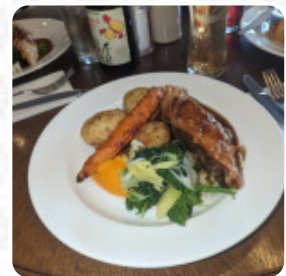

The White Horse Menu

<https://menulist.menu>
70 London End, South Bucks, United Kingdom
+441494360000 - <https://www.whitehorsebeaconsfield.co.uk/>

On this webpage, you can find the [complete menu](#) of The White Horse from South Bucks. Currently, there are 15 courses and drinks up for grabs. For **seasonal or weekly deals**, please contact the restaurant owner directly.

What [User](#) doesn't like about The White Horse:

Hugely disappointed. First they got our drinks wrong (they had no idea that a Martini can be a Gin drink) and then became argumentative when we tried to send them back. Then after they reluctantly corrected this we were told that a gin martini was 'not on our cocktail list' so could not be repeated. Minutes later we were then told there would be a 30 minute wait for food; we had already been seated for 30 minutes at... [read more](#). The White Horse from South Bucks is a suitable bar to a **cocktail after work**, and sit with friends or alone, In addition, the latest games or races can be watched on the big screen in this *sports bar*, which the customers also love. Look forward to the enjoyment of delicious [vegetarian](#) dishes, Here, the meat is freshly cooked on an open flame.