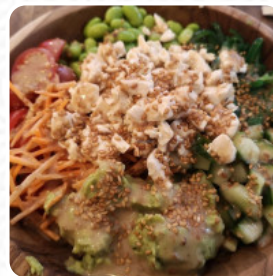

A complete menu of Hawaiian Poke Bowl Leuven from Leuven covering all **13** dishes and drinks can be found here on the menu. For **changing offers**, please get in touch via phone or use the contact details provided on the website. What [User](#) likes about Hawaiian Poke Bowl Leuven:

hpb does not work with resto.be and therefore does not take into account reservations made via this system. so no table booked once on site and a sterile discussion with the staff. [read more](#). What [CharlyandMichelle P](#) doesn't like about Hawaiian Poke Bowl Leuven:

Easy to create your dish. Food was served rather fast. Rice was overcooked. Alle chosen food items were put in layers, one on top of the other which made it a rather messy dish. Taste was ok-ish though. Temperature and humidity inside were too high which was very uncomfortable. No air inside. [read more](#). Brace yourself for unprecedented blends of different ingredients at Hawaiian Poke Bowl Leuven in Leuven, all in line with the vision of a *astonishing fusion cuisine*, for breakfast they serve a varied breakfast here. The dishes are prepared authentically Asian, Besides, the inventive blend of different meals with new and partially adventurous products is appreciated by the customers - a good case of Asian Fusion.