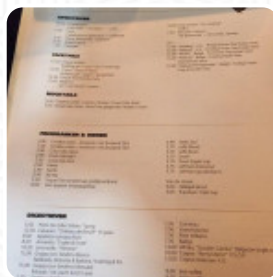

Toque Tok Menu

<https://menulist.menu>

Provinciale Steenweg 371, Schelle, Belgium
+3232840050 - <http://www.toque-tok.com>

Here you can find the [menu](#) of **Toque Tok** in Schelle. At the moment, there are 14 dishes and drinks on the card. You can inquire about [changing offers](#) via phone. The restaurant and its rooms are wheelchair accessible and thus usable with a wheelchair or physical disabilities. What [Ive de saeger](#) doesn't like about Toque Tok: Good service, nice location but the quality of the food could be better Service: Dine in Meal type: Lunch Price per person: €50–60 Food: 3 Service: 5 Atmosphere: 4 [read more](#). Toque Tok from Schelle is a suitable bar to a **cocktail after work**, and sit with friends or alone, the restaurant provides also meals from the European environment.