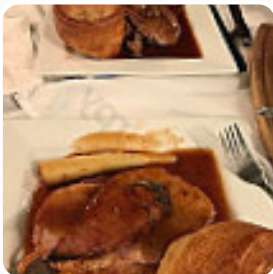

The Ship Inn Menu

<https://menulist.menu>

Stock Road, Chelmsford I-CM2 8LB, United Kingdom

+441277840201,+441277560569 - <https://www.theshipstock.co.uk/>