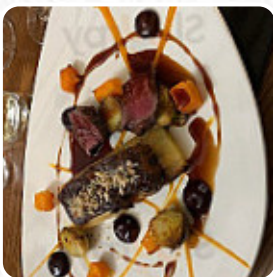

On this homepage, you can find the [complete menu](#) of Williams Bar Restaurant-tewinbury Farm from Welwyn Garden City. Currently, there are 15 courses and drinks up for grabs. For seasonal or weekly deals, please contact the owner of the restaurant directly. You can also contact them through their website. What [User](#) likes about Williams Bar Restaurant-tewinbury Farm:

continued for sunday roasts because of the lack of sweetness, but there was an attempt again recently. Sunday was really delicious the roast beef was so tender and full of taste, my only criticism is as always with the small amount of veg on the plate. cauliflower cheese was a nice supplement. please be a little more generous with the veggies. homemade sticky toffe pudding would be a welcome supplement to the deserts... [read more](#). The extensive range of coffee and tea specialties makes a visit to Williams Bar Restaurant-tewinbury Farm even more worthwhile, Inthemorning a *versatile brunch* is offered here. Moreover, there are numerous **typically British** meals on the menu that are guaranteed to excite every Englishman's taste buds, In addition, the latest games or races can be watched on the big screen in this **sports bar**, which the customers also love.