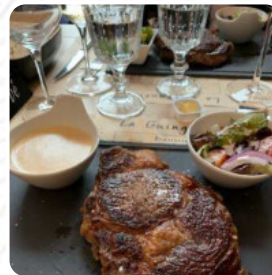

## ***La Guinguette Menu***

<https://menulist.menu>

Rue De L'Abbaye D'Aulne 5, Fontaine-l'Eveque, Belgium, Fontaine-l'evEque  
+3271560432 - <https://www.laguinguette.biz>

A complete [menu](#) of La Guinguette from Fontaine-l'evEque covering all 15 menus and drinks can be found here on the card. For seasonal or weekly deals, please get in touch via phone or use the contact details provided on the website. What [User](#) likes about La Guinguette: welcome and service to the top, nice dishes in a nice setting!! highly recommend! Thank you, there are still places that gather the essentials to spend a good culinary moment. [read more](#). In nice weather you can even eat and drink in the outdoor area, And into the accessible rooms also come guests with wheelchairs or physical disabilities. La Guinguette from Fontaine-l'evEque is a suitable bar to *have a beer after work*, and hang out with friends, look forward to the typical tasty **French cuisine**. In this restaurant there is also an large diversity of coffee and tea specialties not to forget.