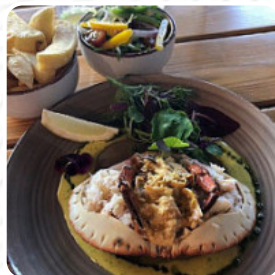

## *The Woodman Menu*

<https://menulist.menu>  
Folly Road, Forest of Dean, United Kingdom  
+441594563273

Here you can find the [menu](#) of *The Woodman* in Forest of Dean. At the moment, there are 6 dishes and drinks on the card. You can inquire about [changing offers](#) via phone. What [User](#) likes about The Woodman: the first visit in woodman inn really made it easier that they could also take our 2 small dogs. quality of food, cooking and presentation top chain. staff very friendly could not be more helpful. bbq bauch pork sharing starter, as well as I would have eaten the 2 portions themselves. mixed grill for hubby me, burger meal 10 hours boiled bauch gay for our friends; each plate a substantial meal, but important, absolut... [read more](#). The restaurant is accessible and can therefore also be used with a wheelchair or physical disabilities, and there is free WLAN. If the weather conditions are right, you can also eat outside. What [User](#) doesn't like about The Woodman: I tried phoning all Friday and sent and email Friday 27th to book a table for a party of 7 for lunch on Saturday, they didn't pick up the phone and to date I've not received an email not even saying they were fully booked which you weren't as we walked past on our way to the fountain inn we ate with them lovely meal and they answer the phone, we are locals we won't eat with you again, [read more](#). The Woodman from Forest of Dean is a good place for a bar to have a beer after work and be able to sit with friends or alone, Naturally, you can't miss out on the tasty burgers, which are accompanied by sides like fries, salads, or wedges served. If you want to have breakfast, a **hearty brunch** awaits you, Here, the meat is freshly **cooked** on an open flame.