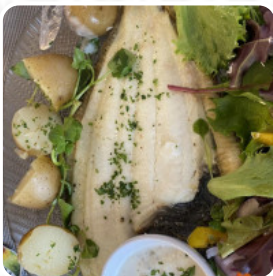

On this homepage, you can find the **complete menu** of **Southside Restaurant And Bar** from Bridlington. Currently, there are **15** courses and drinks available. For changing offers, please contact the restaurant owner directly. You can also contact them through their website. What [The Intruder !](#) likes about Southside Restaurant And Bar:

Superb food from an extensive menu, good bar with all you could want. Staff are all great friendly . Nice spot for a summer evening sunny spot for a beer sat outside watch the World go by. Was lacking a bit of internal atmosphere from the plain decor but Is recently undergoing full refurbishment so looking forward to seeing the new look, which im sure will give it a full 5 review all round! Highly recommend if your l... [read more](#). In nice weather you can even eat and drink in the outdoor area, And into the accessible rooms also come guests with wheelchairs or physiological disabilities. The Southside Restaurant And Bar originating from [Bridlington](#) dishes out various delicious seafood meals, The barbecue is freshly cooked here on an open flame. After the meal (or during it), you can also relax at the bar with a *alcoholic or non-alcoholic drink*, and you can expect original Italian cuisine with classics like [pizza](#) and pasta.