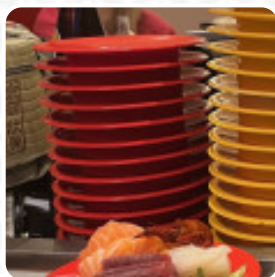

Bento Menu

<https://menulist.menu>
Désiré Boucherystraat 16, Mechelen, Belgium
+3215212199 - <https://sushimechelen.be>

A complete [menu](#) of Bento from Mechelen covering all 14 dishes and drinks can be found here on the food list. For seasonal or weekly deals, please get in touch via phone or use the contact details provided on the website.

What [User](#) likes about Bento:

Pick out a whole-in formula with a miso soup or pay per sign, depending on the color of the plate. The [sushi](#) is super hot and everything tastes really fresh. The cook won't stop to put the dishes on the tape. You get a combination of warm, cold, and conjure. A real rapist. This is definitely where we're coming back. [read more](#). At Bento from Mechelen, delicious [sushi](#) (e.g., Maki and Sashimi) is prepared for you, along with many additional variations, always fresh with ingredients like fish, vegetables and meat, and **easily digestible Japanese meals** are being made with lots of fresh vegetables, fish and meat. The Asian fusion cuisine is also an important part of Bento. Anyone who finds the usual and generally known meals too ordinary should approach with a willingness to experiment and try some unexpected combination of ingredients eat, On the daily specials there are also several **Asian dishes**.