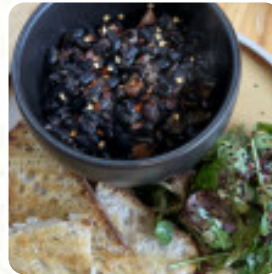

Here you can find the [menu](#) of The Muddy Puddle in North London. At the moment, there are 25 menus and drinks on the card. You can inquire about **seasonal or weekly deals** via phone. What [User](#) likes about The Muddy Puddle:

muddy puddle staff and owners are so friendly and fun and damn make coffee bang. but if they haven't tried yet, their huge menu are missing. this is plant-based brunch magic of highest quality. always press the taste limits w new homemade smoked jackfruits, aubergine and kichererbsen creations, or their famous midday burrito w polenta et al. love this place and we have luck having it in stokey! [read more](#). When the weather is nice you can also eat outside. What [User](#) doesn't like about The Muddy Puddle:

Booked taking in the conditions that I could be charged for being late or no showing up. Arrive 2 minutes past my time and they tell me they have no table I have to sit on the bar next to the door. I complain, I finally get a table, and I am told drinks are on the house. I pay contactless, without even noticing that they charge me for the drinks... Very nice and charming service, but slow and not reliable on getting... [read more](#). At The Muddy Puddle in North London, a delicious brunch is served for breakfast, where you can eat as much as you want feast, Those who are passionate about the English cuisine will enjoy the extensive diversity of traditional menus and indulge in the taste of England. Many **international cuisines** are also known in the kitchen of the The Muddy Puddle, You can also unwind at the bar with a cool beer or other alcoholic and non-alcoholic drinks.