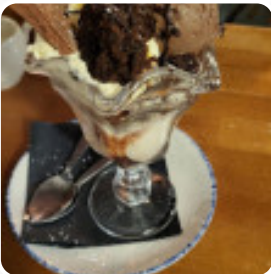

The *menu for The Pheasant* from Bridgend is currently not available. On our site you can find a **large selection of other meal plans** from [Bridgend](#) as well. Why not take a look or help Menulist and upload the overview of dishes and drinks here. What [User](#) likes about The Pheasant:

Excellent Christmas meal. Great value for 3 delicious courses. All 6 of us enjoyed the food. Fantastic service. Shout out to Izzy Ffion for their help, going over above to help me as I was on crutches on my own initially! Proud to take my colleagues to my local for the 2nd year for a Christmas meet up. Thanks All Merry Christmas [read more](#). The diner is accessible and can therefore also be used with a wheelchair or physical limitations,

Depending on the weather, you can also sit outside and be served. What [User](#) doesn't like about The Pheasant: Went out for my wife's family meal, with all the kids, food took ages to come, steak was grisly and like a rubber boot and cold, fish was over cooked and looked like it was cooked in old oil, Pint of coke for kids £5.95, not much less than my pint of beer, Won't be rushing back there in a hurry [read more](#). The Pheasant from Bridgend is a suitable bar to a **cocktail after work**, and hang out with friends, Lovers of the English cuisine are impressed by the comprehensive variety of traditional menus and enjoy the taste of England.