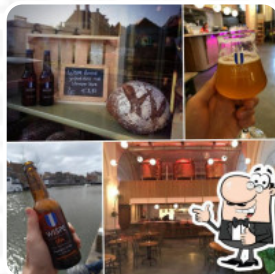

Een volledige menukaart van Wispe Brewery uit Weesp met alle 10 menu's en drankjes vind je hier op de menukaart. Neem voor **wisselende aanbiedingen** contact op via telefoon of de contactgegevens op de website van de eigenaar. Wat [Kevin](#) goed vindt aan Wispe Brewery:

Interessant restaurant met een brouwerij binnen, het personeel is zeer gastvrij en vriendelijk. Het eten was geweldig! Speciaal dankzij Nick om ons een cappuccino te laten zien. 10 van de 10! Food: 5 Service: 5 Atmosfeer: 5 [Lees verder](#). Het restaurant biedt ook de mogelijkheid om bij goed weer buiten te zitten en te eten en drinken, en er is kostenloos W-LAN. De ruimtes ter plaatse zijn toegankelijk en daarom geen probleem voor gasten met een rolstoel of fysiologische beperkingen. Wat [Ronald René Stahl-Smit](#) niet goed vindt aan Wispe Brewery:

Heel jammer: tweemaal de Caesar salade besteld, echter geen ansjovis, tomaat en parmezaan, terwijl dit wel op de menukaart staat vermeld! De opmerking: O de kok is dat vergeten is wel heel erg makkelijk en hiervoor ook geen compensatie of zo Service: Dine in Meal type: Lunch Price per person: €20–30 Food: 2 Service: 2 Atmosphere: 3 [Lees verder](#). In Wispe Brewery in Weesp wordt op open vuur smakelijk barbecue vers gegrild en gegarandeerd met heerlijke bijgerechten, het restaurant serveert maar evenzo *menu's uit de Europese context*. We mogen niet vergeten dat er in dit restaurant een uitgebreide keuzemogelijkheden aan **koffie- en theespecialiteiten** is.