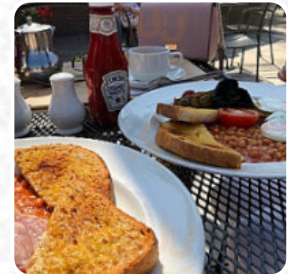

On this site, you can find the **complete [menu](#) of Astbury Garden Centre** from Cheshire East. Currently, there are 7 dishes and drinks up for grabs. For **seasonal or weekly deals**, please contact the restaurant owner directly. You can also contact them through their website. What [User](#) likes about Astbury Garden Centre: Ate here today and we all had a lovely meal. All the ladies very pleasant and attentive, restaurant very clean. I did feel the cheesecake slices had been reduced in size though. [read more](#). The place also offers the possibility to sit outside and be served in nice weather, And into the accessible spaces also come visitors with wheelchairs or physical limitations. What [User](#) doesn't like about Astbury Garden Centre: Went to the cafe today. On entrance not much choice of food. We both chose garlic chicken and bacon baguette. When we got to the table there was a menu with other things on. These would be better on display at the entrance. When it came it was very long with garlic butter dripping from it. The chicken was hard to find and about 4 ribbons of bacon. Was expensive as well. Definately not worth it. I must say the coffee... [read more](#). Astbury Garden Centre from [Cheshire East](#) is a snug café, where you can enjoy a snack or cake with a hot coffee or a sweet chocolate, Inthemorning a versatile brunch is offered here. Additionally, there are a plethora of iconic British dishes on the card guaranteed to satiate every Anglophile's hunger, there are also delectable [vegetarian](#) dishes in the menu.