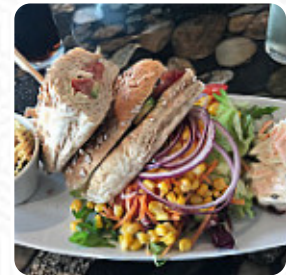

Chelle's Deli Menu

<https://menulist.menu>
80 Sunnybank Road, Kirklees, United Kingdom
(+44)1924495144 - <http://www.chellesdeli.co.uk>