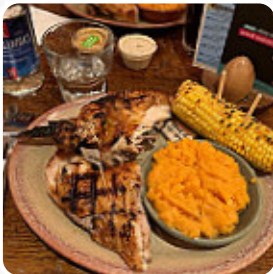

A complete menu of Nando's Elephant Castle from Southwark covering all 16 meals and drinks can be found here on the food list. For changing offers, please get in touch via phone or use the contact details provided on the website. What [User](#) likes about Nando's Elephant Castle:

Asked for table for adults and kids and staff were great in accommodating us despite being very busy. Food came out quick considering level of trade and was hot and tasty! Team very happy and engaging definitely one of the best Nandos we have visited! [read more](#). As a guest, you can use the WiFi of the place free of charge, Depending on the weather conditions, you can also sit outside and have something. What [User](#) doesn't like about Nando's Elephant Castle:

great place. they have cooked us a very special sauce. I loved eating. the waiter was excellent, and he did everything he could to feel in order. I recommend this restaurant. it was also cheap. [read more](#). On the **drinks menu** of Nando's Elephant Castle, there is something delicious for every one, delicious vegetarian menus are also in the menu available. **The meals are prepared according to authentic Asian style**, Furthermore, the guests are impressed by the tasty *Portuguese menus* listed on the menu.