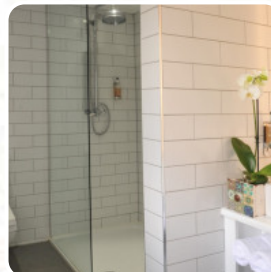

On this website, you can find the **complete [menu](#) of The Gateway Lodge,Donegal Town** from Donegal. Currently, there are 16 dishes and drinks up for grabs. For seasonal or weekly deals, please contact the restaurant owner directly. You can also contact them through their website. What [User](#) likes about The Gateway Lodge,donegal Town:

It would have been but the tiny shower rooms let these beautiful, spacious rooms down. Water pressure also very bad, good job I didn't need to wash my hair! But the shining star is the coffee shop/restaurant...Best breakfast we have ever had whilst away and we ate early one evening and it was so worth it!! The Blas is worth visiting even if not staying in Gateway. [read more](#). The Gateway Lodge,donegal Town from Donegal is a snug café, where you can enjoy a snack or cake with a steaming coffee or a hot chocolate, and you can indulge in scrumptious American menus like [Burger](#) or [Barbecue](#). The restaurants serves a large range of fresh and delicious juices, Inthemorning a **versatile brunch** is offered here.