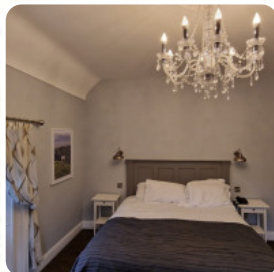

On this website, you can find the **complete [menu](#) of The Gateway Lodge,Donegal Town** from Donegal. Currently, there are 16 dishes and drinks up for grabs. For seasonal or weekly deals, please contact the restaurant owner directly. You can also contact them through their website. What [User](#) likes about The Gateway Lodge,donegal Town:

It would have been but the tiny shower rooms let these beautiful, spacious rooms down. Water pressure also very bad, good job I didn't need to wash my hair! But the shining star is the coffee shop/restaurant...Best breakfast we have ever had whilst away and we ate early one evening and it was so worth it!! The Blas is worth visiting even if not staying in Gateway. [read more](#). The Gateway Lodge,donegal Town from Donegal is a snug café, where you can enjoy a snack or cake with a steaming coffee or a hot chocolate, and you can indulge in scrumptious American menus like [Burger](#) or [Barbecue](#). The restaurants serves a large range of fresh and delicious juices, Inthemorning a **versatile brunch** is offered here.