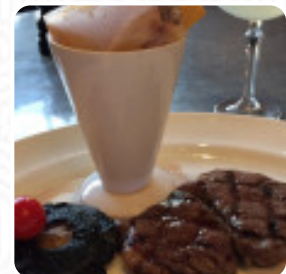

Marriott Menu

<https://menulist.menu>

Westminster Bridge Rd, Lambeth, United Kingdom

(+44)2079285200 - <https://www.marriott.com/en-us/hotels/lonch-london-marriott-hotel-county-hall/overview/?scid=f2ae0541-1279-4f24-b197-a979c79310b0>