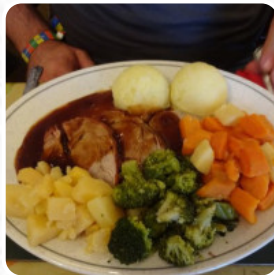

On this homepage, you can find the [complete menu](#) of Enright's from [Cahirciveen](#). Currently, there are 16 menus and drinks up for grabs. For **seasonal or weekly deals**, please contact the restaurant owner directly. You can also contact them through their website. What [PeterCalc](#) likes about Enright's:

Stopped for lunch at this mom and pop diner in Tarbert. The menu is very simple but the dishes were expertly prepared. You definitely won't leave hungry. Mine was roast lamb and mint sauce. My wife's was grilled plaice. Both with 3 veggies and if you were hungry some boiled to fill out the plate. Good service and friendly. Simple food but delicious. Dessert was home made. Took me back to home cooked meals growing up.... [read more](#).

What [Mark A](#) doesn't like about Enright's:

This is quite a small place with a limited menu (which is fine considering it seems there is only one person who serves, cooks and greets you). I had an average meal which I thought was a little on the expensive side for what I got. The host/cook didn't make any conversation and just let me get on with my meal, would have been nice to have a little bit of banter. I wouldn't come here again but I also wouldn't advise... [read more](#). If you crave for **sweet treats**, Enright's with its magical desserts can surely make an end of it, You can also unwind at the bar with a *freshly tapped beer* or other alcoholic and non-alcoholic drinks.