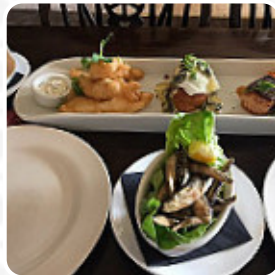

Commercialm Inn Menu

<https://menulist.menu>

Market Place, Hambleton, United Kingdom

+441347821252,+441347824282 - <http://www.commercialesingwold.co.uk/index>

On this homepage, you can find the [complete menu](#) of Commercialm Inn from Hambleton. Currently, there are 16 menus and drinks up for grabs. For changing offers, please contact the restaurant owner directly. You can also contact them through their website. What [johnhouston2](#) likes about Commercialm Inn:

The Commercial in Easingwold is probably the most traditional looking pub in the village, ie it hasn't had the ubiquitous grey paint and wood panelling makeover, and it has a very good atmosphere. Service was friendly and very good on both evenings we came in and our lagers were crisp and refreshingly cold. We didn't eat here but it is worth mentioning that the food we saw being served looked excellent. [read more](#). As a guest, you can use the WLAN of the establishment at no extra cost, Depending on the weather conditions, you can also sit outside and eat and drink. The premises on site are accessible, and therefore no problem for customers with wheelchairs or physiological limitations. A journey through Great Britain without getting on a plane is effortlessly possible when it comes to culinary delights: Commercialm Inn in Hambleton traditionally shines for instance with Fish and Chips, *mashed potatoes* or **roast with Yorkshire Pudding** and for dessert a **sweet Trifle**, It's possible to chill out at the bar with a freshly tapped beer or other alcoholic and non-alcoholic drinks. Typically, the burgers of this place are served as highlights along with sides like fries, leaf and cabbage salads or wedges.