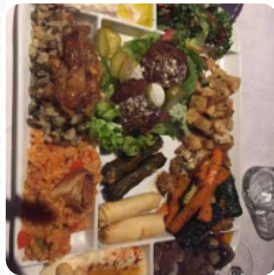

Le Phenicien Menu

<https://menulist.menu>
RUE DE FRANCE 33, Philippeville, Belgium
+3271668118 - <https://www.lephenicien.be/>