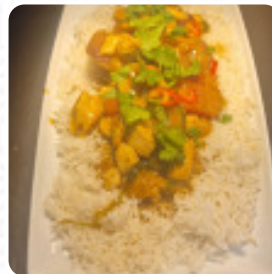

Public House With Menu

<https://menulist.menu>

Winthorpe, Newark and Sherwood, United Kingdom

+441636707705 - <http://www.lordnelsonwinthorpe.co.uk/>