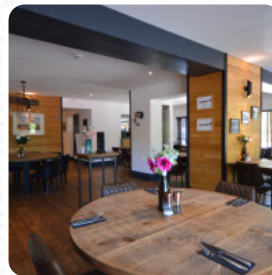

Woodcote Menu

<https://menulist.menu>

Hooton Road, Cheshire West and Chester, United Kingdom

(+44)1513271542,(+44)1513285730 - <http://www.woodcotehouse.co.uk/>