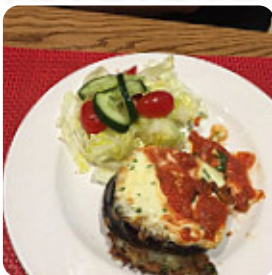

The Jasmine Tree Menu

<https://menulist.menu>

10 Union Street, Sefton, United Kingdom

(+44)1704500822,(+44)1704530141,(+44)1704532628 -

<https://jasminetreesouthport.co.uk/>