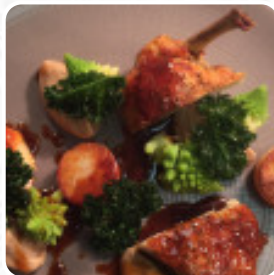

On this homepage, you can find the **complete [menu](#) of Ruddy Duck** from Sheffield. Currently, there are 16 courses and drinks available. For **changing offers**, please contact the restaurant owner directly. You can also contact them through their website. What [Munksyb](#) likes about Ruddy Duck:

We're so pleased that the Ruddy Duck has re-opened relocated in the library temporarily The service , food surroundings were fantastic the ambiance perfect for a 2,1/2 to 3 hour eating experience, Looking forward to the Italian wine tasting signature menu at the end of April [read more](#). The rooms in the restaurant are wheelchair accessible and can also be used with a wheelchair or physical disabilities, Depending on the weather conditions, you can also sit outside and have something. WiFi is available free of charge. Ruddy Duck from Sheffield is a good place for a bar to a drink after work and be able to hang out with friends, Particularly fans of the English cuisine are excited about the large selection of traditional meals and love the typical English cuisine. Of course, there's also delicious pizza, baked fresh according to original recipes.