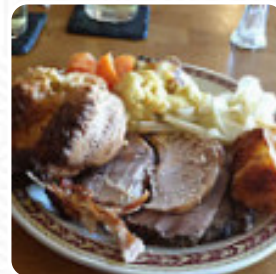

The Shire Horse Menu

<https://menulist.menu>

Willow Brook Road, Corby, United Kingdom

+441536400321

A comprehensive menu of The Shire Horse from [Corby](#) covering all 16 courses and drinks can be found here on the card. For changing offers, please get in touch via phone or use the contact details provided on the website.

What [User](#) likes about The Shire Horse:

we visited a beautiful Sunday dinner today. we are a family of were immediately served at the arrival, the staff were extremely professional and friendly, the environment are set up to a very high standard. eating was incredible, second it wasn't that...'house cooked" and the prices were incredibly reasonable, it's definitiw to visit a place [read more](#). What [User](#) doesn't like about The Shire Horse:

filz like a local pub. welcome not especially warm. also no instructions for the menu choice. had to ask how to make decisions. eating was good and hot, although again server not friendly. sticky toffee pudding beautiful. good value for money and interesting, goodbye was friendly. as we left. with better service we would come back. [read more](#). A journey through Great Britain without getting on a plane is easily possible when it comes to culinary delights: The Shire Horse in Corby traditionally shines for instance with **Fish and Chips, mashed potatoes** or roast with Yorkshire Pudding and as dessert a fine Trifle, The barbecued food is freshly cooked here on an open flame. You have the option to, after the meal (or during it), also relax at the bar with an alcoholic or non-alcoholic drink, In addition, the cocktail menu that is offered in this established eatery is impressive. It offers a wide diversity of beers from the region and the whole world.