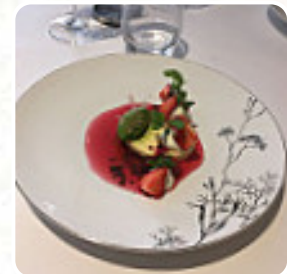

On this homepage, you can find the *complete menu* of *Da Mimmo* from Sint-lambrechts-woluwe. Currently, there are 16 menus and drinks available. For seasonal or weekly deals, please contact the restaurant owner directly.

You can also contact them through their website. What [User](#) likes about *Da Mimmo*:

I don't want to complain. amazing eating we had the Pasta menu and since we are vegetarian, the cook has not made any problems to adjust the menu! amazing service. great experience! [read more](#). As a visitor, you can use

the WLAN of the establishment at no extra cost, And into the accessible spaces also come visitors with wheelchairs or physical limitations. If the weather conditions are right, you can also eat and drink outside. What

[User](#) doesn't like about *Da Mimmo*:

excellent plate but no chance of airco down, stifling heat in the room, so ruin a party. Moreover, interminable waiting between the entrance and the dish. what was supposed to be a memorable evening, turned into a fiasco.

a service that wants to be high-end must be from start to finish. Too bad... [read more](#). *Da Mimmo* from Sint-lambrechts-woluwe is a comfortable café, where you can have a small snack or cake with a **hot coffee or a sweet chocolate**, You can take a break at the bar with a **cool beer** or other alcoholic and non-alcoholic drinks.

There are also delicious dishes available, typical for Europe, Also, the visitors of the restaurant love the large selection of differing coffee and tea specialities that the establishment has to offer.