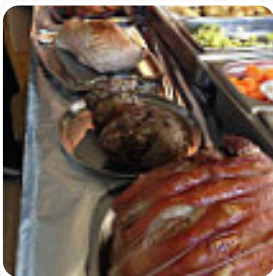

Palm Tree Cafe Menu

<https://menulist.menu>

Worcester Road, Wyre Forest, United Kingdom

+441299251162 - <http://www.facebook.com/pages/Palm-Tree-Cafe/395940380547081>