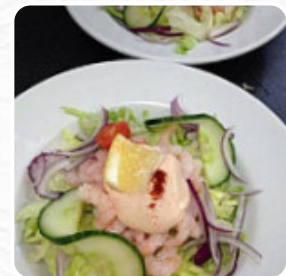

Palm Tree Cafe Menu

<https://menulist.menu>

Worcester Road, Wyre Forest, United Kingdom

+441299251162 - <http://www.facebook.com/pages/Palm-Tree-Cafe/395940380547081>