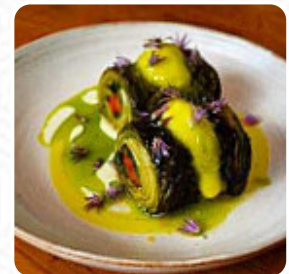

A comprehensive [menu](#) of Pan from Wokingham covering all 16 courses and drinks can be found here on the menu. For changing offers, please get in touch via phone or use the contact details provided on the website.

What [User](#) likes about Pan:

If I could give this week's menu a thousand stars then I would! The food was so delicious last night, I was in food heaven. What a lovely, cosy atmosphere, fantastic dishes and safe environment. If you're... More [read more](#).

The restaurant and its rooms are wheelchair accessible and thus usable with a wheelchair or physical disabilities. What [User](#) doesn't like about Pan:

all foods are prepared and not fresh. they could not remove any allergens from being executed, so they do not come here if they have allergies. the meat is very bad quality and fat. the personal is also not helpful. [read more](#).

In [Wokingham](#), traditional menus are prepared in the kitchen of Pan with original **Asian spices scrumptious**, Furthermore, the visitors love the creative combination of different meals with new and partially experimental ingredients - a good example of successful **Asian Fusion**. You can still relax at the bar after the meal (or during it) and enjoy a alcoholic or non-alcoholic drink, With the bite-sized, *Tapas*, you can't do anything wrong, especially because there is something for all tastes.