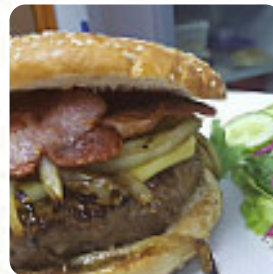

Cafe Cream Menu

<https://menulist.menu>

Fishermans Wharf 4 West Quay, Sedgemoor, United Kingdom

+441278284138 - <http://www.facebook.com/cafecreambridgwater/>