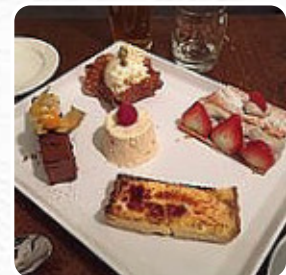

The Queens Belbroughton Menu

<https://menulist.menu>

Queens Hill, Bromsgrove, United Kingdom

+441562730276,+441562730711 - <https://www.marstons.co.uk>

Here you can find the [menu](#) of [The Queens Belbroughton](#) in Bromsgrove. At the moment, there are 16 courses and drinks on the food list. You can inquire about seasonal or weekly deals via phone. What [User](#) likes about The Queens Belbroughton:

we dived into the pub for light refreshments on a day and found the staff very rude and unwilling. they were obviously too busy to break from their village slavish and private sweat to provide any decent level of customer service. A...sign explained masks must be worn, but native and co-workers ignored that. in today's climate they would expect that small business custom, but not welcome them. we will avoid this esta... [read more](#). At The Queens Belbroughton in Bromsgrove, tasty meat is freshly grilled on an open flame and garnished with fine sides, You can also unwind at the bar with a **freshly tapped beer** or other alcoholic and non-alcoholic drinks. Sometimes you may not want to eat a lot, in this case one of the delicious **sandwiches**, a small salad or another snack is just right, Furthermore, the drinks menu in this restaurant is impressive and offers a good and extensive variety of beers from the area and from worldwide, which are definitely worth a try.