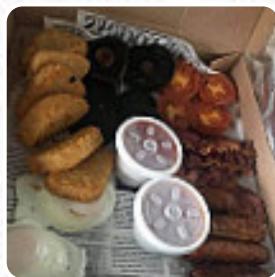

## ***Bream And Brycg Menu***

<https://menulist.menu>

2 Station Road, South Ribble, United Kingdom

+447498540783 - <https://www.craftunionpubs.com/beam-and-brycg-bamber-bridge>

A complete menu of Bream And Brycg from South Ribble covering all 13 dishes and drinks can be found here on the menu. For **seasonal or weekly deals**, please get in touch via phone or use the contact details provided on the website. What [User](#) likes about Bream And Brycg:

brilliant eating, great customer service and fair prices. family of 5 for tee. absolutely the best chickenburger I had. the mac- and cheese-stoping was delicious and the waffelfries ended the meal. large food and customer service that does not apply and the price is very fair. have been many other places and this is by far the top 3 a [read more](#). The restaurant also offers the possibility to sit outside and have something in nice weather. At Bream And Brycg from South Ribble, there are *scrumptious sandwiches, small salads and other snacks* for quick hunger in between, as well as hot and cold drinks, Particularly fans of the English cuisine are excited about the large variety of traditional meals and love the typical English cuisine. In case you want to have breakfast, a hearty brunch is offered to you, the customers love having the chance to watch the latest games or races on the big screen in this **sports bar**, while also enjoying food and drinks.

## These types of dishes are being served

STEAK

SANDWICH

ICE CREAM

PANINI

FISH