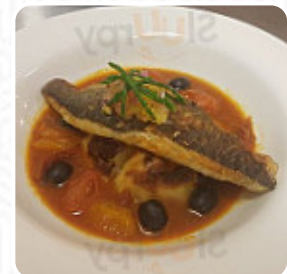

On this website, you can find the complete menu of Bird In Hand from Cheshire West and Chester. Currently, there are 12 meals and drinks up for grabs. For **changing offers**, please contact the restaurant owner directly.

You can also contact them through their website. What [User](#) likes about Bird In Hand: the part was really generous and plate large enough to take up food and potty. nicely presented and the service is in the second to none. we booked a table over the phone and sat right away when we arrived. the staff was brilliant at ordering and eating within minutes. very friendly staff is a bonus. total bill for just came to definitiw a place to visit again. [read more](#). The restaurant also offers the possibility to sit outside and eat in pleasant weather, and there is no-charge WLAN. The rooms on site are accessible, and therefore no problem for visitors with wheelchairs or physiological disabilities. During meals, a refreshing drink is essential. In this gastropub, you will find not only flavorful menus, but also a large and comprehensive selection of good beers and other alcoholic drinks that compliment the food, there are also **delicious [vegetarian recipes](#)** on the menu. Additionally, there are a plethora of iconic British meals on the menu guaranteed to satiate every Anglophile's hunger, You can also unwind at the bar with a [freshly tapped beer](#) or other alcoholic and non-alcoholic drinks.