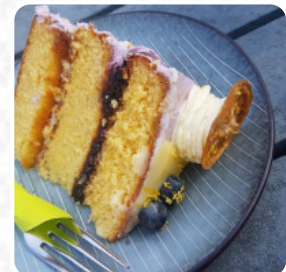

## ***Mathilde's Cafe Menu***

<https://menulist.menu>  
Broadgate, South Lakeland, United Kingdom  
(+44)1539435280 - <http://www.heatoncooper.co.uk>

On this site, you can find the [complete menu](#) of Mathilde's Cafe from South Lakeland. Currently, there are 13 menus and drinks up for grabs. For changing offers, please contact the restaurant owner directly. You can also contact them through their website. What [User](#) likes about Mathilde's Cafe: that is the place where the lake district is needed. beautiful, fresh, inspired cooking in a fantastic contemporary environment. that alone is worth a visit. we love to eat here whenever we can and my only regret is that we do not live a little closer to visit more often. top tip- order the cauliflower soup. you will thank me later. [read more.](#) The place also offers the possibility to sit outside and eat and drink in pleasant weather, And into the accessible rooms also come visitors with wheelchairs or physical limitations. A visit to Mathilde's Cafe becomes even more rewarding due to the comprehensive range of coffee and tea specialties, the menu also includes fine [vegetarian](#) meals. In addition to small snacks, sweet pieces and cakes, we also serve **cold and hot drinks**, In the morning they serve a **extensive breakfast** here.