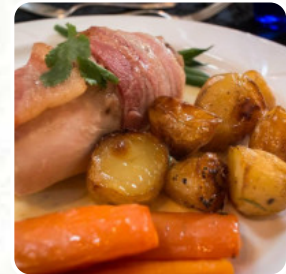

We might have the menu of Skitby House from Carlisle in the photos. A list of the dishes and drinks can be found further down. Are you currently at Skitby House or planning a visit? Help us by *uploading the menu here*. What [User](#) likes about Skitby House:

This was the venue for the reception following a family funeral. We were looked after extremely well all afternoon and into the early evening and nothing seemed a bother to any of the staff. The food and surroundings were of an excellent quality and I would definitely recommend this place. [read more](#). You can use the WiFi of the establishment free of charge, Depending on the weather, you can also sit outside and have something. The premises on site are accessible, and therefore no problem for guests with wheelchairs or physical limitations.

What [User](#) doesn't like about Skitby House:

We recently stayed at Green Acres caravan park and made use of the facilities from Skitby, this consisting of a Sunday Lunch delivered to the site. We have used them before and found the meals to be of excellent quality, hence the reason for using them again on this visit. However, sadly the meal this time was below standard, we ordered the Roast Beef with Yorkshire Puddings, imagine our surprise when one of the me... [read more](#). A journey through Great Britain without getting on a plane is easily possible when it comes to culinary delights: Skitby House in Carlisle traditionally shines for instance with Fish and Chips, mashed potatoes or **roast with Yorkshire Pudding** and as dessert a **fine Trifle**.