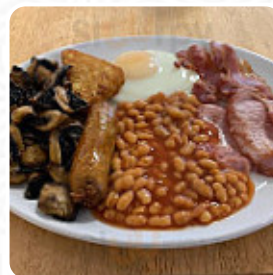

On this webpage, you can find the *complete* [menu](#) of *The Full English* from Shepway. Currently, there are 13 dishes and drinks up for grabs. For **changing offers**, please contact the owner of the restaurant directly. You can also contact them through their website. What [User](#) likes about The Full English:

I had an English breakfast this morning. it was more appropriate for the amount and very tasty so I was happy with it. the lady who serves us was polite and friendly enough. they took the empty plates away before we were all done. Don't worry, but I know it's a few people. the group next to us swore and at a point robbed loud. it is not in any way the fault of cafes and they seemed harmless enough, but when I was... [read more](#). In nice weather you can even be served in the outdoor area, And into the accessible rooms also come guests with wheelchairs or physiological disabilities. At The Full English in Shepway, you get a abundant brunch in the morning and you can eat as much as you want pamper, there are also **delicious** [vegetarian](#) menus on the menu. We offer not only sweet pieces, cakes and small snacks, but also cold and hot drinks, Lovers of the British cuisine are impressed by the comprehensive variety of traditional menus and enjoy the taste of England.