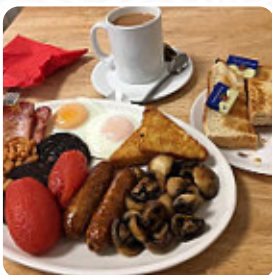

On this webpage, you can find the *complete* [menu](#) of *The Full English* from Shepway. Currently, there are 13 dishes and drinks up for grabs. For **changing offers**, please contact the owner of the restaurant directly. You can also contact them through their website. What [User](#) likes about The Full English:

I had an English breakfast this morning. it was more appropriate for the amount and very tasty so I was happy with it. the lady who serves us was polite and friendly enough. they took the empty plates away before we were all done. Don't worry, but I know it's a few people. the group next to us swore and at a point robbed loud. it is not in any way the fault of cafes and they seemed harmless enough, but when I was... [read more](#). In nice weather you can even be served in the outdoor area, And into the accessible rooms also come guests with wheelchairs or physiological disabilities. At The Full English in Shepway, you get a abundant brunch in the morning and you can eat as much as you want pamper, there are also **delicious** [vegetarian](#) menus on the menu. We offer not only sweet pieces, cakes and small snacks, but also cold and hot drinks, Lovers of the British cuisine are impressed by the comprehensive variety of traditional menus and enjoy the taste of England.