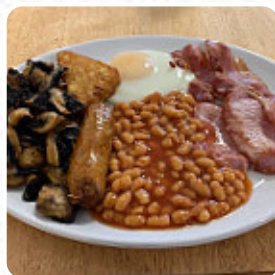

The Full English Menu

<https://menulist.menu>

38 Guildhall Street, Shepway, United Kingdom

+447881344587,+441303254308 - <https://www.facebook.com/pages/The-Full-English/183437388374943>

On this webpage, you can find the *complete* [menu](#) of *The Full English* from Shepway. Currently, there are 13 dishes and drinks up for grabs. For **changing offers**, please contact the owner of the restaurant directly. You can also contact them through their website. What [User](#) likes about The Full English: