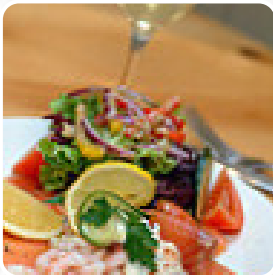

The Cheshire Smokehouse Menu

<https://menulist.menu>

Vost Farm, Cheshire East, United Kingdom

+441625548499 - <https://www.cheshiresmokehouse.co.uk/>

A complete [menu](#) of The Cheshire Smokehouse from Cheshire East covering all 14 meals and drinks can be found here on the food list. For **changing offers**, please get in touch via phone or use the contact details provided on the website. What [User](#) likes about The Cheshire Smokehouse: great place, they love the court store down, but always have eat up, great friendly staff and eat fantastic, the fish plate is beautiful and there are some desserts, I love the scones with jam and cream! [read more](#). When the weather is good you can also eat and drink outside. What [calhaynes](#) doesn't like about The Cheshire Smokehouse:

Visited looking for something different for Christmas. Was left very disappointed. Shop and produce not very Christmas. Staff not very friendly. Came away with a piece of cheese [read more](#). If you want to eat something tasty quickly, The Cheshire Smokehouse from Cheshire East offers tasty sandwiches, small salads and other snacks, as well as cold and hot beverages, In addition, you'll find sweet delicacies, cake, small snacks and chilled refreshments and hot drinks here. Furthermore, there are several **typically British** meals on the menu that give every Englishman abroad the feeling of being at home, there are also [fine vegetarian meals](#) on the menu.