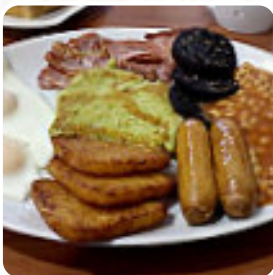

The Nearest Cafe Menu

<https://menulist.menu>

499 Dallow Rd, Luton, United Kingdom

+441582736877 - <https://www.facebook.com/The-Nearest-Cafe-129156107133334>