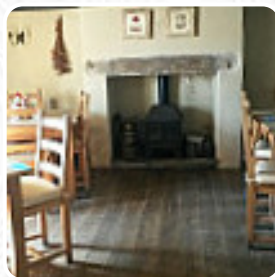

A comprehensive [menu](#) of The Bush Inn from Cornwall, Isles of Scilly covering all 16 menus and drinks can be found here on the card. For *seasonal or weekly deals*, please get in touch via phone or use the contact details provided on the website. What [User](#) likes about The Bush Inn:

beautiful old pub with a beautiful large garden. great view and beautiful to sit and watch the sun above the atlantic. eating was very good, beer was good, prices were reasonable and the local musicians make it even better. to be small and cozy, Covid restrictions make drink service and order a little slow, but then they are in the west anyway, so they don't come here expected to eat fast! [read more](#). At The Bush Inn from Cornwall, Isles of Scilly it's possible to enjoy delicious vegetarian menus, that were made without any animal meat or fish, In addition, the drinks menu that is offered in this established eatery is impressive. It offers a diverse diversity of beers from the region and the whole world. Moreover, there are a wealth of **classically British** meals on the list that will evoke nostalgic feelings in every Brit abroad, Naturally, you should also taste the **tasty burgers**, accompanied by sides like fries, salads, or wedges served.