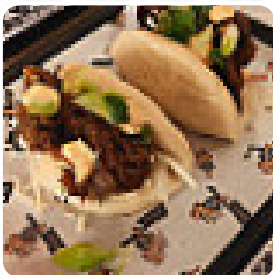

Here you can find the [menu](#) of **The Magic Wingdom** in LEAMINGTON SPA. At the moment, there are 16 meals and drinks on the menu. You can inquire about **seasonal or weekly deals** via phone. What [User](#) likes about The Magic Wingdom:

considering that this is a chicken wing place, they really have vegan at the top! several vegan options, including wings, burgers, fries, sauces, and dessert! we had the vegan wings with the fallout sauce, margaritas (foaming and the baonuts with the caramel and chocolate sauces. will definitely be back. loses a star because the bathrooms are tiny and the music was very loud, also not accessible. [read more](#). The Magic Wingdom from LEAMINGTON SPA is the perfect place if you want to try delicious American menus like burgers or barbecue, Also, fans of Korean cuisine will be fully satisfied at the eatery with dishes like Bap, Kimchi or Jjigae. *The preparation of the meals is done typically Asian*, and healthy Japanese meals are being made with lots of freshly harvested vegetables, fish and meat.