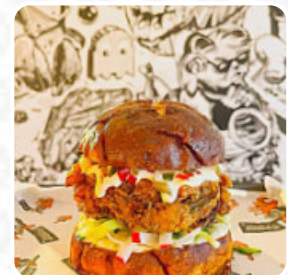

Here you can find the [menu](#) of **The Magic Wingdom** in LEAMINGTON SPA. At the moment, there are 16 meals and drinks on the menu. You can inquire about **seasonal or weekly deals** via phone. What [User](#) likes about The Magic Wingdom:

considering that this is a chicken wing place, they really have vegan at the top! several vegan options, including wings, burgers, fries, sauces, and dessert! we had the vegan wings with the fallout sauce, margaritas (foaming and the baonuts with the caramel and chocolate sauces. will definitely be back. loses a star because the bathrooms are tiny and the music was very loud, also not accessible. [read more](#). The Magic Wingdom from LEAMINGTON SPA is the perfect place if you want to try delicious American menus like burgers or barbecue, Also, fans of Korean cuisine will be fully satisfied at the eatery with dishes like Bap, Kimchi or Jjigae. *The preparation of the meals is done typically Asian*, and healthy Japanese meals are being made with lots of freshly harvested vegetables, fish and meat.