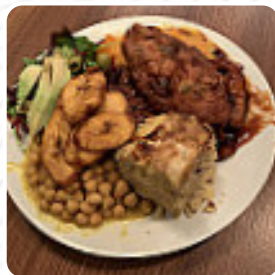

Here you can find the [menu](#) of **Eat Of Eden Clapham Park** in London. At the moment, there are 16 meals and drinks on the menu. You can inquire about **seasonal or weekly deals** via phone. What [User](#) likes about Eat Of Eden Clapham Park:

another night eats another over delivery. I have heard some reviews from people who eat in this branch that have said it is not as good as the others. I thought it was nice and definitiw tasted as amazing as the others! but also my eating was packed in her kartons, simply stacked one on top of the other in a plastic bag, which is not what they want for a wet one-pot meal and meant that it went everywhere. but I have... [read more](#). What [User](#) doesn't like about Eat Of Eden Clapham Park:

been to eat of eden in brixton a few times and loved it so decided to try the clapham park industry. the personal was great, but I didn't cost it to eat from a disposable shell with plastic lid and wood fork, unnecessary waste. expected a plate and cutlery as I had both paintings in brixton. the sections were also smaller, so it felt like a tear. eating was not very hot enough. mac pie like mac n cheese wasn't great. [read more](#). Perfectly pairing with the meals of the restaurant are the fresh and succulent *juices* on the drinks menu, Of course, you also have to try the [fine burgers](#), that come with sides like fries, salads, or wedges offered. You can still relax at the bar after the meal (or during it) and enjoy a alcoholic or non-alcoholic drink.