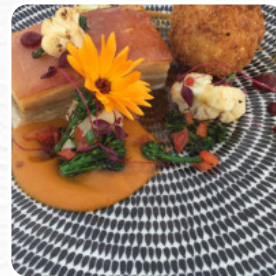

Here you can find the [menu](#) of **The Globe Sports Lounge Kitchen** in Isle of Wight. At the moment, there are 6 courses and drinks on the card. You can inquire about seasonal or weekly deals via phone. What [User](#) likes about The Globe Sports Lounge Kitchen:

Excellent food and really friendly staff. We came over for the day from southampton and walked by this place after a look around the shops and all of our meals were delicious [read more](#). The restaurant offers free WLAN for its visitors, Depending on the weather, you can also sit outside and eat and drink. What [User](#) doesn't like about The Globe Sports Lounge Kitchen:

The food is not great , scampi chips was a dreadful let down 5 very small pieces of scampi sat on a plates of frozen chips the beetroot burger was bland and presented with frozen chips , unfulfilling and sloppy really do not recommend the food [read more](#). A roundtrip through Great Britain without getting on a plane is effortlessly possible when it comes to culinary delights: The Globe Sports Lounge Kitchen in Isle of Wight traditionally shines for instance with Fish and Chips, [mashed potatoes](#) or *roast with Yorkshire Pudding* and for dessert a sweet Trifle, Furthermore, the drinks list in this eatery is impressive and offers a good and comprehensive diversity of beers from the area and from worldwide, which are definitely worth a try. If you want to have breakfast, a tasty brunch awaits you, Naturally, you should also taste the fine burgers, accompanied by sides like fries, salads, or wedges served.