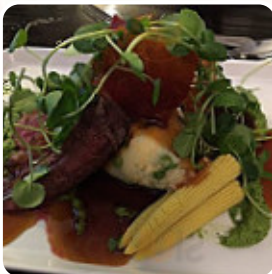

The Lemon Tree Menu

<https://menulist.menu>

29 Rhosddu Road, Wrexham I-LL11 2LP, United Kingdom
+441978261211 - <https://www.thelemontree.org.uk/>